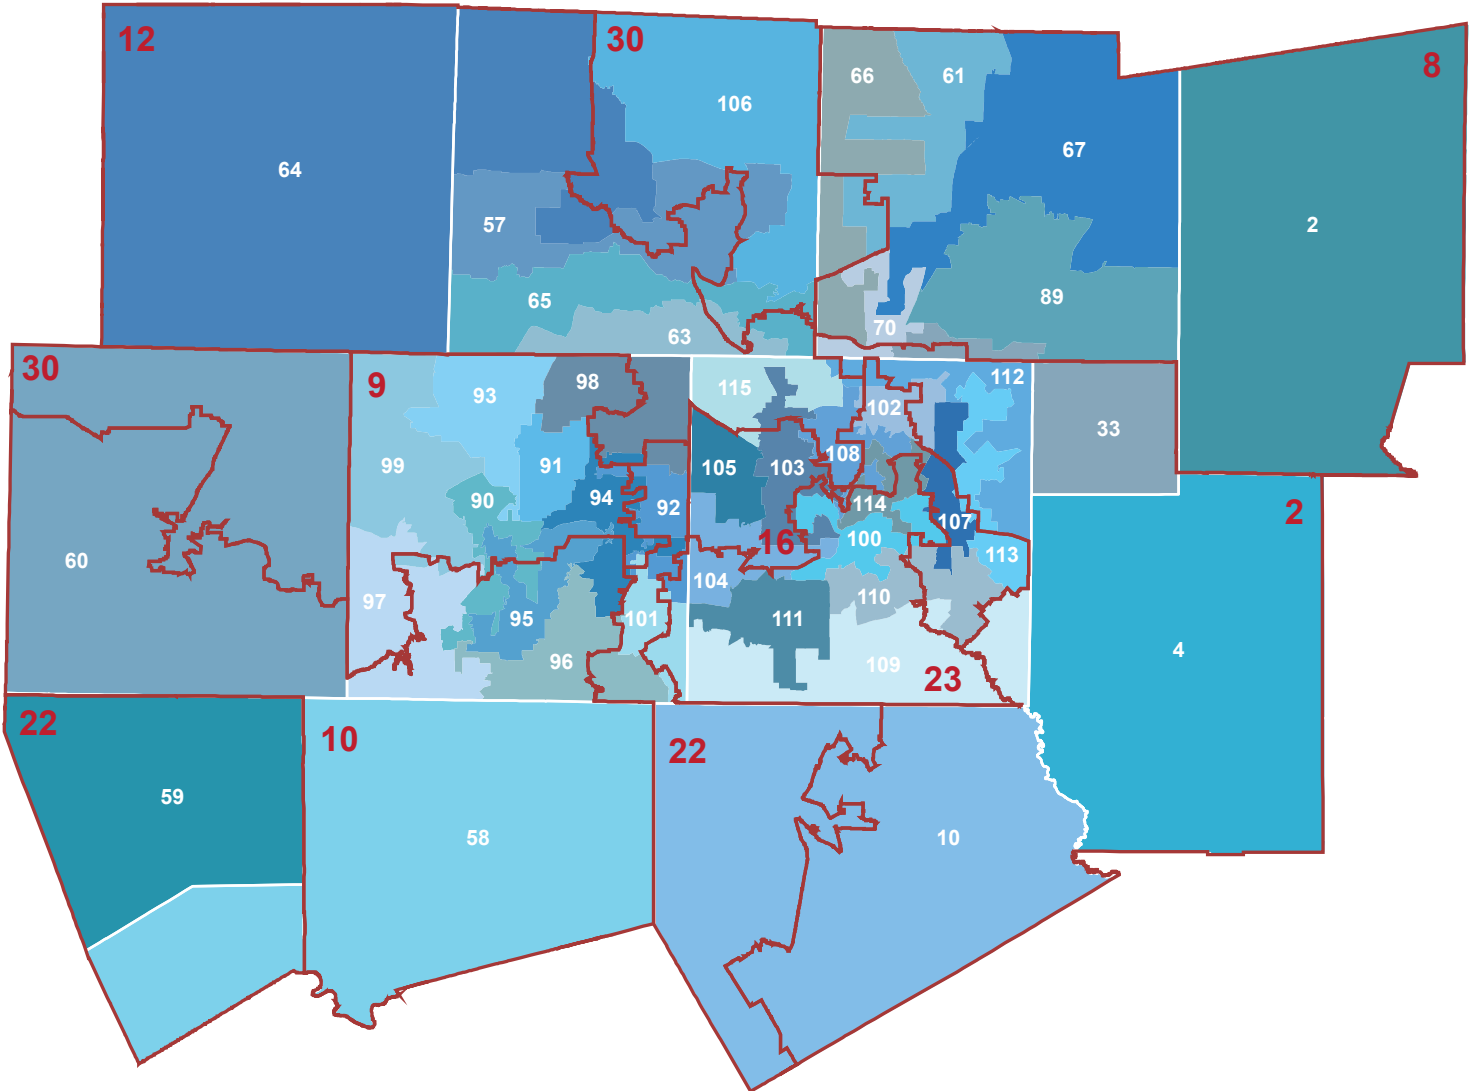

NORTH TEXAS COMMISSION

North Texas State Delegation 88th Legislature

State House

HD 2 - VACANT
 HD 4 - Keith Bell (R)
 HD 10 - Brian Harrison (R)
 HD 33 - Justin Holland (R)
 HD 57 - Richard Hayes (R)*
 HD 58 - DeWayne Burns (R)
 HD 59 - Shelby Slawson (R)
 HD 60 - Glenn Rogers (R)
 HD 61 - Fredrick Frazier (R)*
 HD 63 - Ben Bumgarner (R)*
 HD 64 - Lynn Stucky (R)
 HD 65 - Kronda Thimesch (R)*
 HD 66 - Matt Shaheen (R)
 HD 67 - Jeff Leach (R)
 HD 70 - Mihaela Plesa (D)*
 HD 89 - Candy Noble (R)
 HD 90 - Ramon Romero (D)